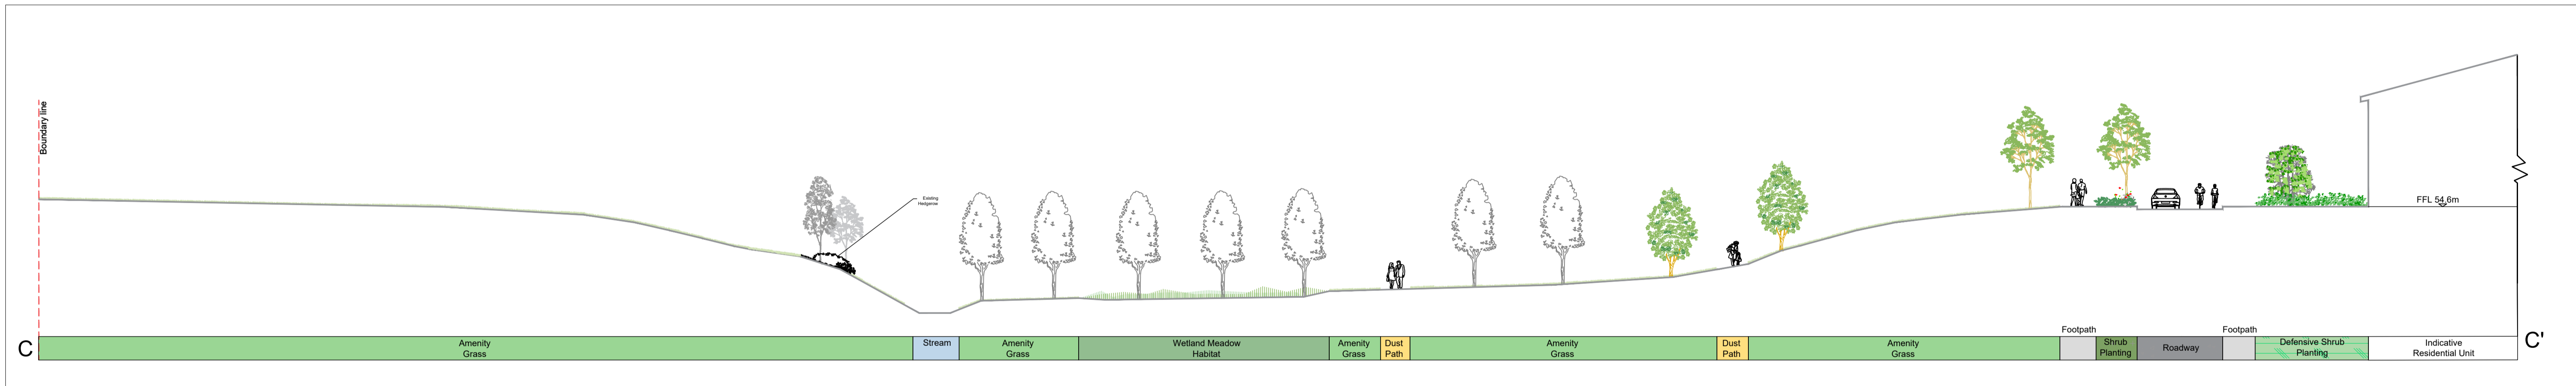

Section Location Plan - sc. 1:2500

Section A-A' sc. 1:200

Section C-C' sc. 1:200

Section B-B' sc. 1:200

REV	DATE	BY	CHECKED	DESCRIPTION
H	30/08/2022	PL	RMD	Site Layout Update / Engineer Overlay
G	19/08/2022	PL	RMD	Site Layout Update / Lighting
F	12/08/2022	PL	RMD	Site Layout Update / Lighting
E	07/12/2021	PL	RMD	Planning
D	27/10/2021	PL	RMD	Pre Planning
C	12/10/2021	PL	RMD	Pre Planning
B	29/07/2021	PL	RMD	Pre Planning
A	27/07/2021	PL	RMD	Landscape Draft - Pre Planning

Project Title: Moygaddy Castle SHD, Maynooth, Co. Meath	
Client: Sky Castle	Dwg No. DWG 3.1
Drawing Title: Landscape Sections	Scale: <i>Varies</i>
Job No. 1607	Date 30/08/2022

RMDA
LANDSCAPE ARCHITECTS + CONSULTANTS