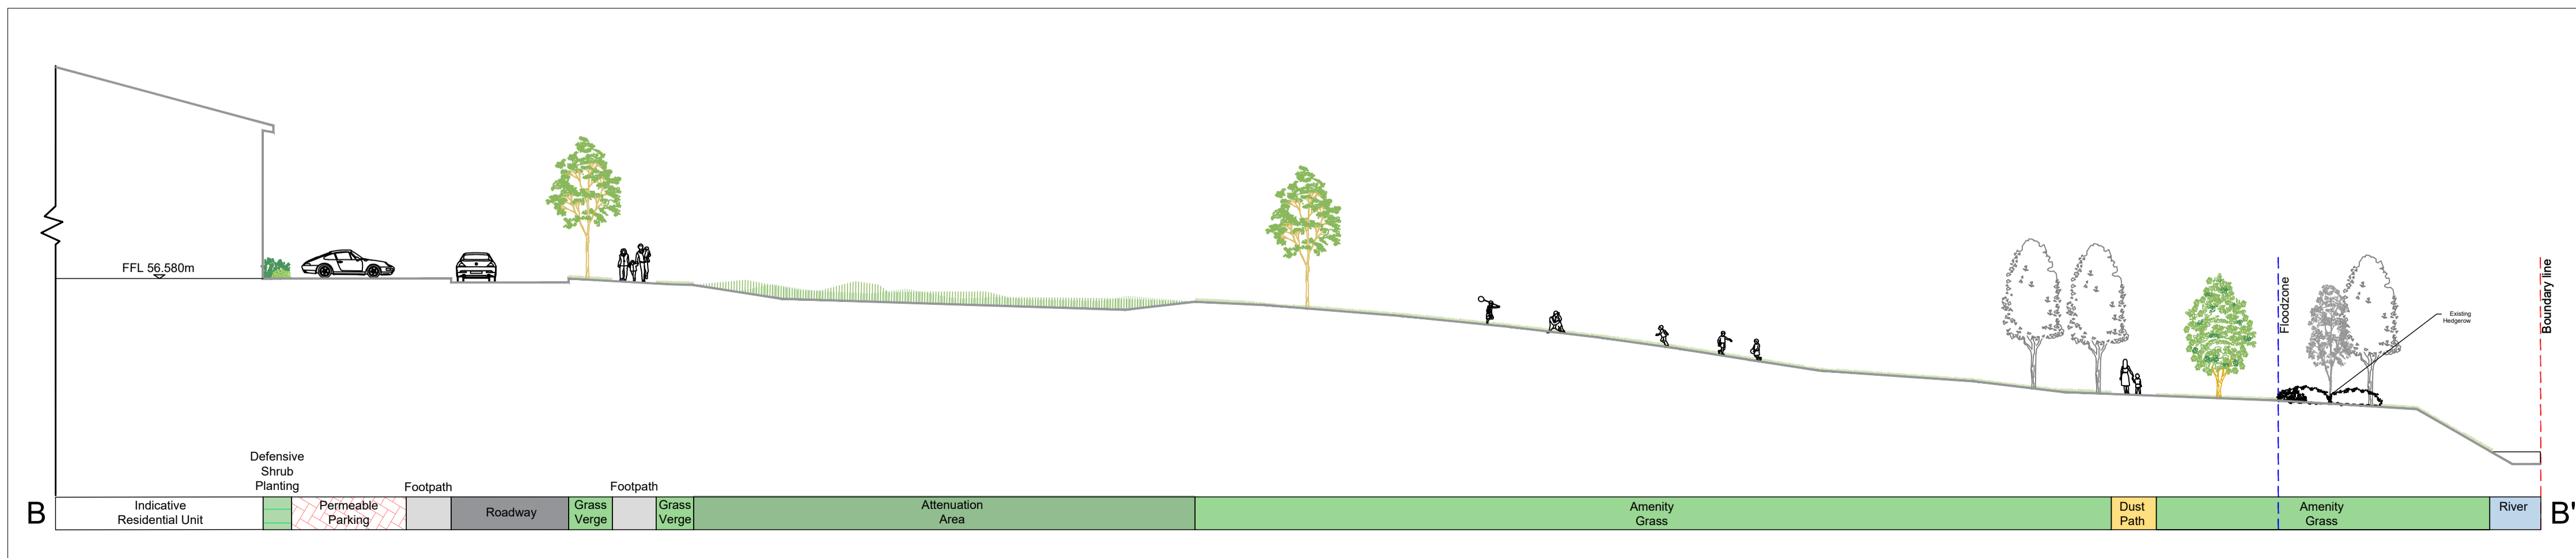

Section Location Plan - sc. 1:2500

Section A-A' sc. 1:200

Section C-C' sc. 1:200

Section B-B' sc. 1:200

REV	DATE	BY	CHECKED	DESCRIPTION
H	30/08/2022	PL	RMD	Site Layout Update / Engineer Overlay
G	19/08/2022	PL	RMD	Site Layout Update / Lighting
F	12/08/2022	PL	RMD	Site Layout Update / Lighting
E	07/12/2021	PL	RMD	Planning
D	27/10/2021	PL	RMD	Pre Planning
C	12/10/2021	PL	RMD	Pre Planning
B	29/07/2021	PL	RMD	Pre Planning
A	27/07/2021	PL	RMD	Landscape Draft - Pre Planning

Project Title: Moygaddy Castle SHD, Maynooth, Co. Meath	
Client: Sky Castle	Dwg No. DWG 3.1
Drawing Title: Landscape Sections	Scale: <i>Varies</i>
Job No. 1607	Date 30/08/2022

RMDA
LANDSCAPE ARCHITECTS + CONSULTANTS