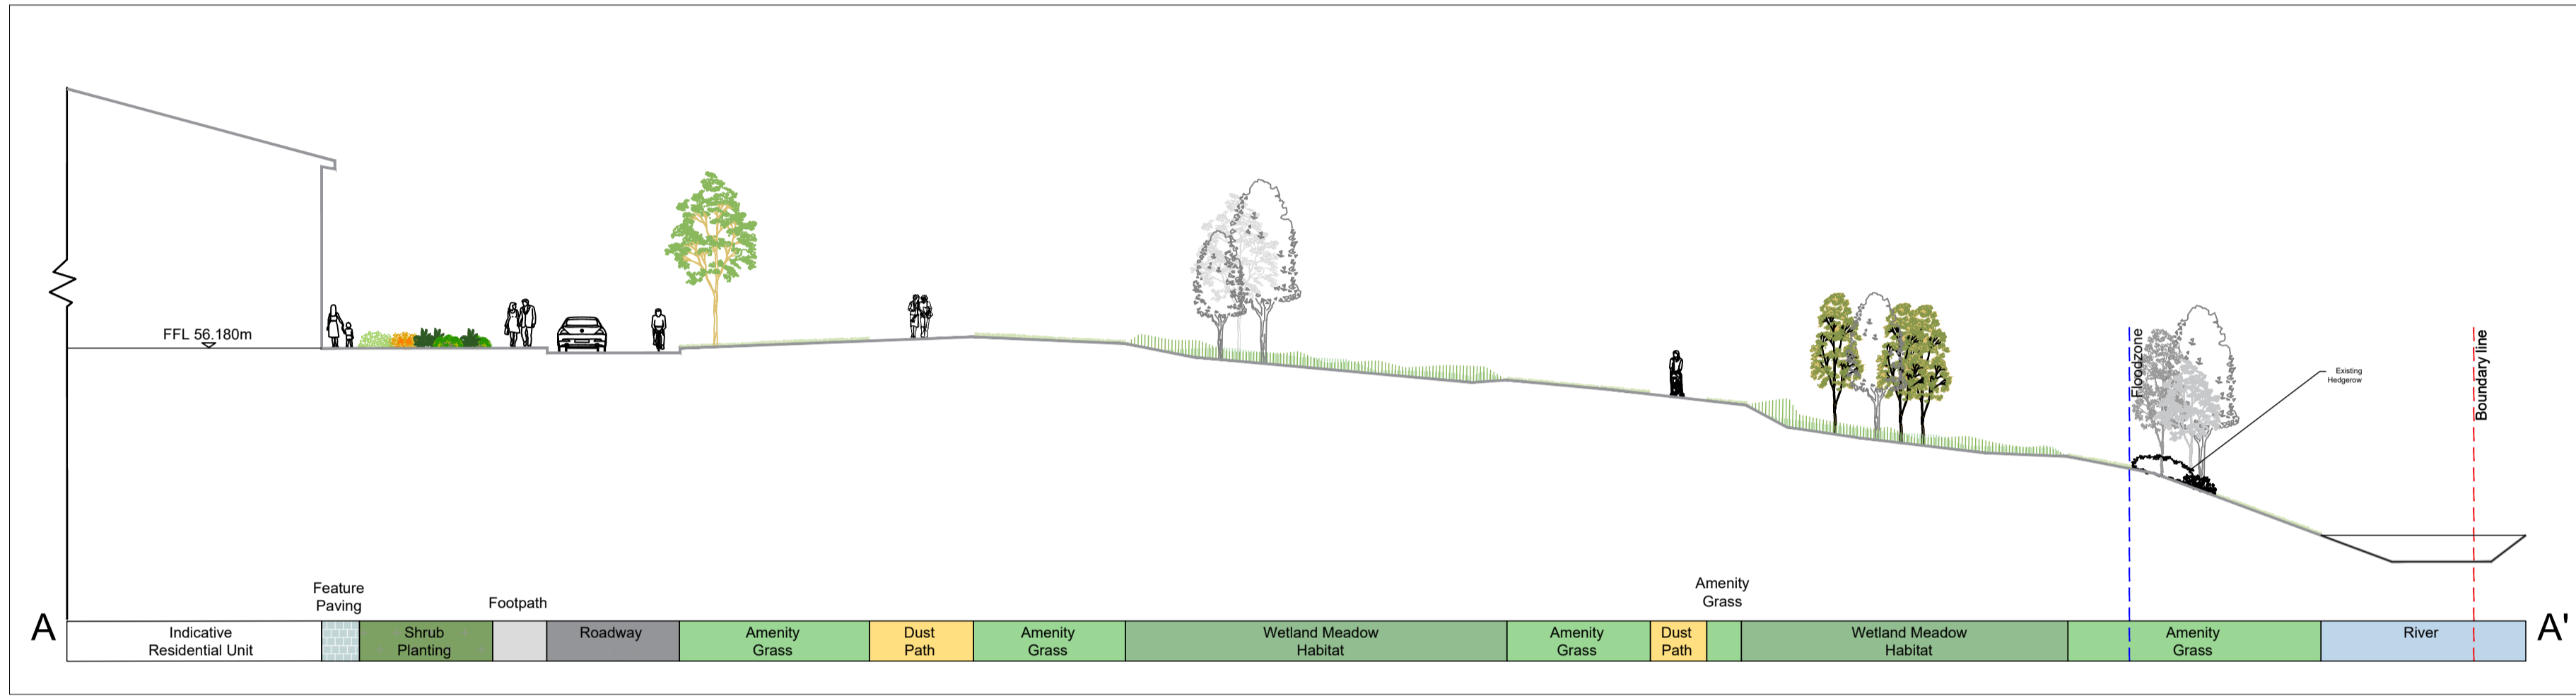

Section Location Plan - sc. 1:2500

Section A-A' sc. 1:200

Section C-C' sc. 1:200

Section B-B' sc. 1:200

REV	DATE	BY	CHECKED	DESCRIPTION
H	30/08/2022	PL	RMD	Site Layout Update / Engineer Overlay
G	19/08/2022	PL	RMD	Site Layout Update / Lighting
F	12/08/2022	PL	RMD	Site Layout Update / Lighting
E	07/12/2021	PL	RMD	Planning
D	27/10/2021	PL	RMD	Pre Planning
C	12/10/2021	PL	RMD	Pre Planning
B	29/07/2021	PL	RMD	Pre Planning
A	27/07/2021	PL	RMD	Landscape Draft - Pre Planning

Project Title: Moygaddy Castle SHD, Maynooth, Co. Meath	
Client: Sky Castle	Dwg No. DWG 3.1
Drawing Title: Landscape Sections	Scale: <i>Varies</i>
Job No. 1607	Date 30/08/2022

RMDA
LANDSCAPE ARCHITECTS + CONSULTANTS