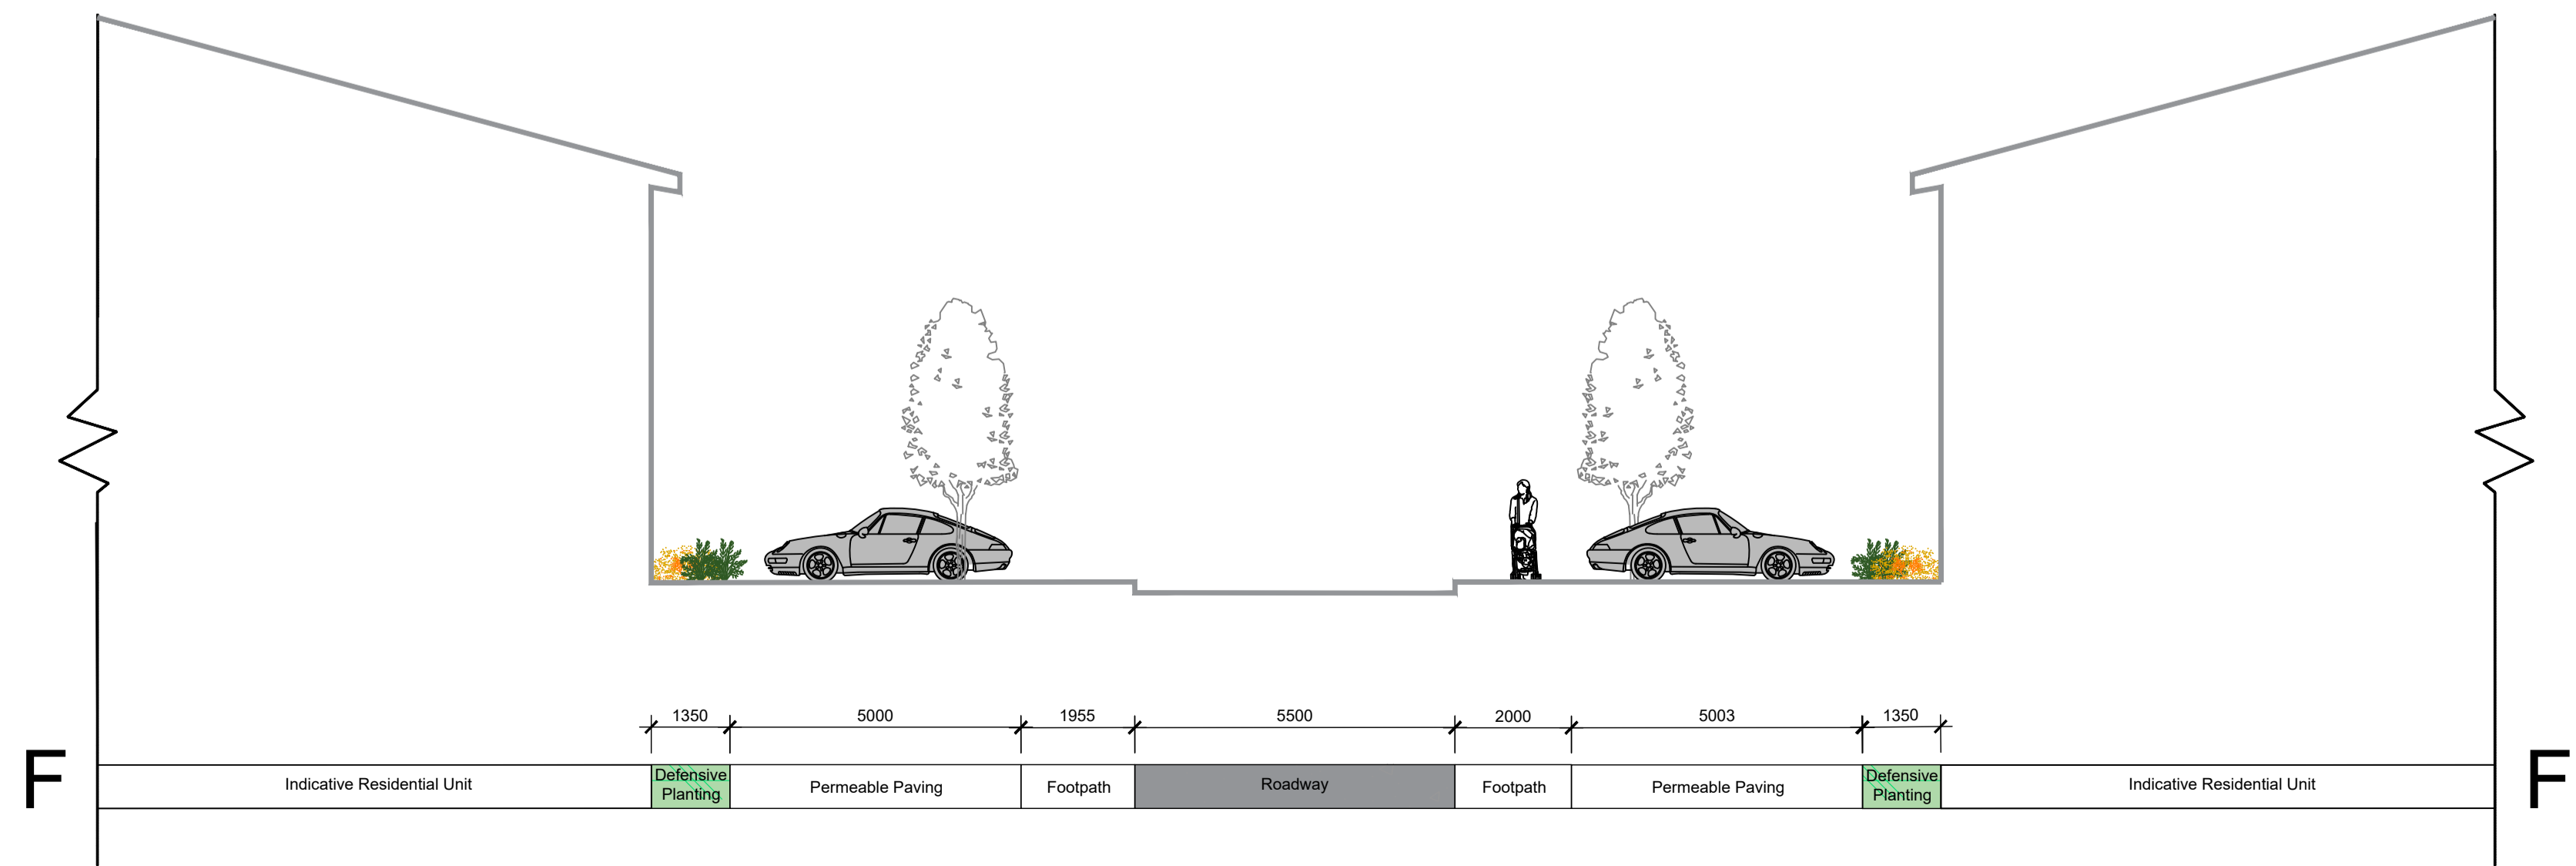

Section D-D' sc.1:100

Section E-E' sc.1:100

Section F-F' sc.1:100

Section Location Plan - sc. 1:2500

REV	DATE	BY	CHECKED	DESCRIPTION
H	30/08/2022	PL	RMD	Site Layout Update / Engineer Overlay
G	19/08/2022	PL	RMD	Site Layout Update / Lighting
F	12/08/2022	PL	RMD	Site Layout Update / Lighting
E	07/12/2021	PL	RMD	Planning
D	27/10/2021	PL	RMD	Pre Planning
C	12/10/2021	PL	RMD	Pre Planning
B	29/07/2021	PL	RMD	Pre Planning
A	27/07/2021	PL	RMD	Landscape Draft - Pre Planning

Project Title: **Moygaddy Castle SHD, Maynooth, Co. Meath**

Client: **Sky Castle** Dwg No. DWG 3.2

Drawing Title: Streetscape Sections Scale *Varies*

Job No. 1607 Date 30/08/2022

RMDA
LANDSCAPE ARCHITECTS + CONSULTANTS