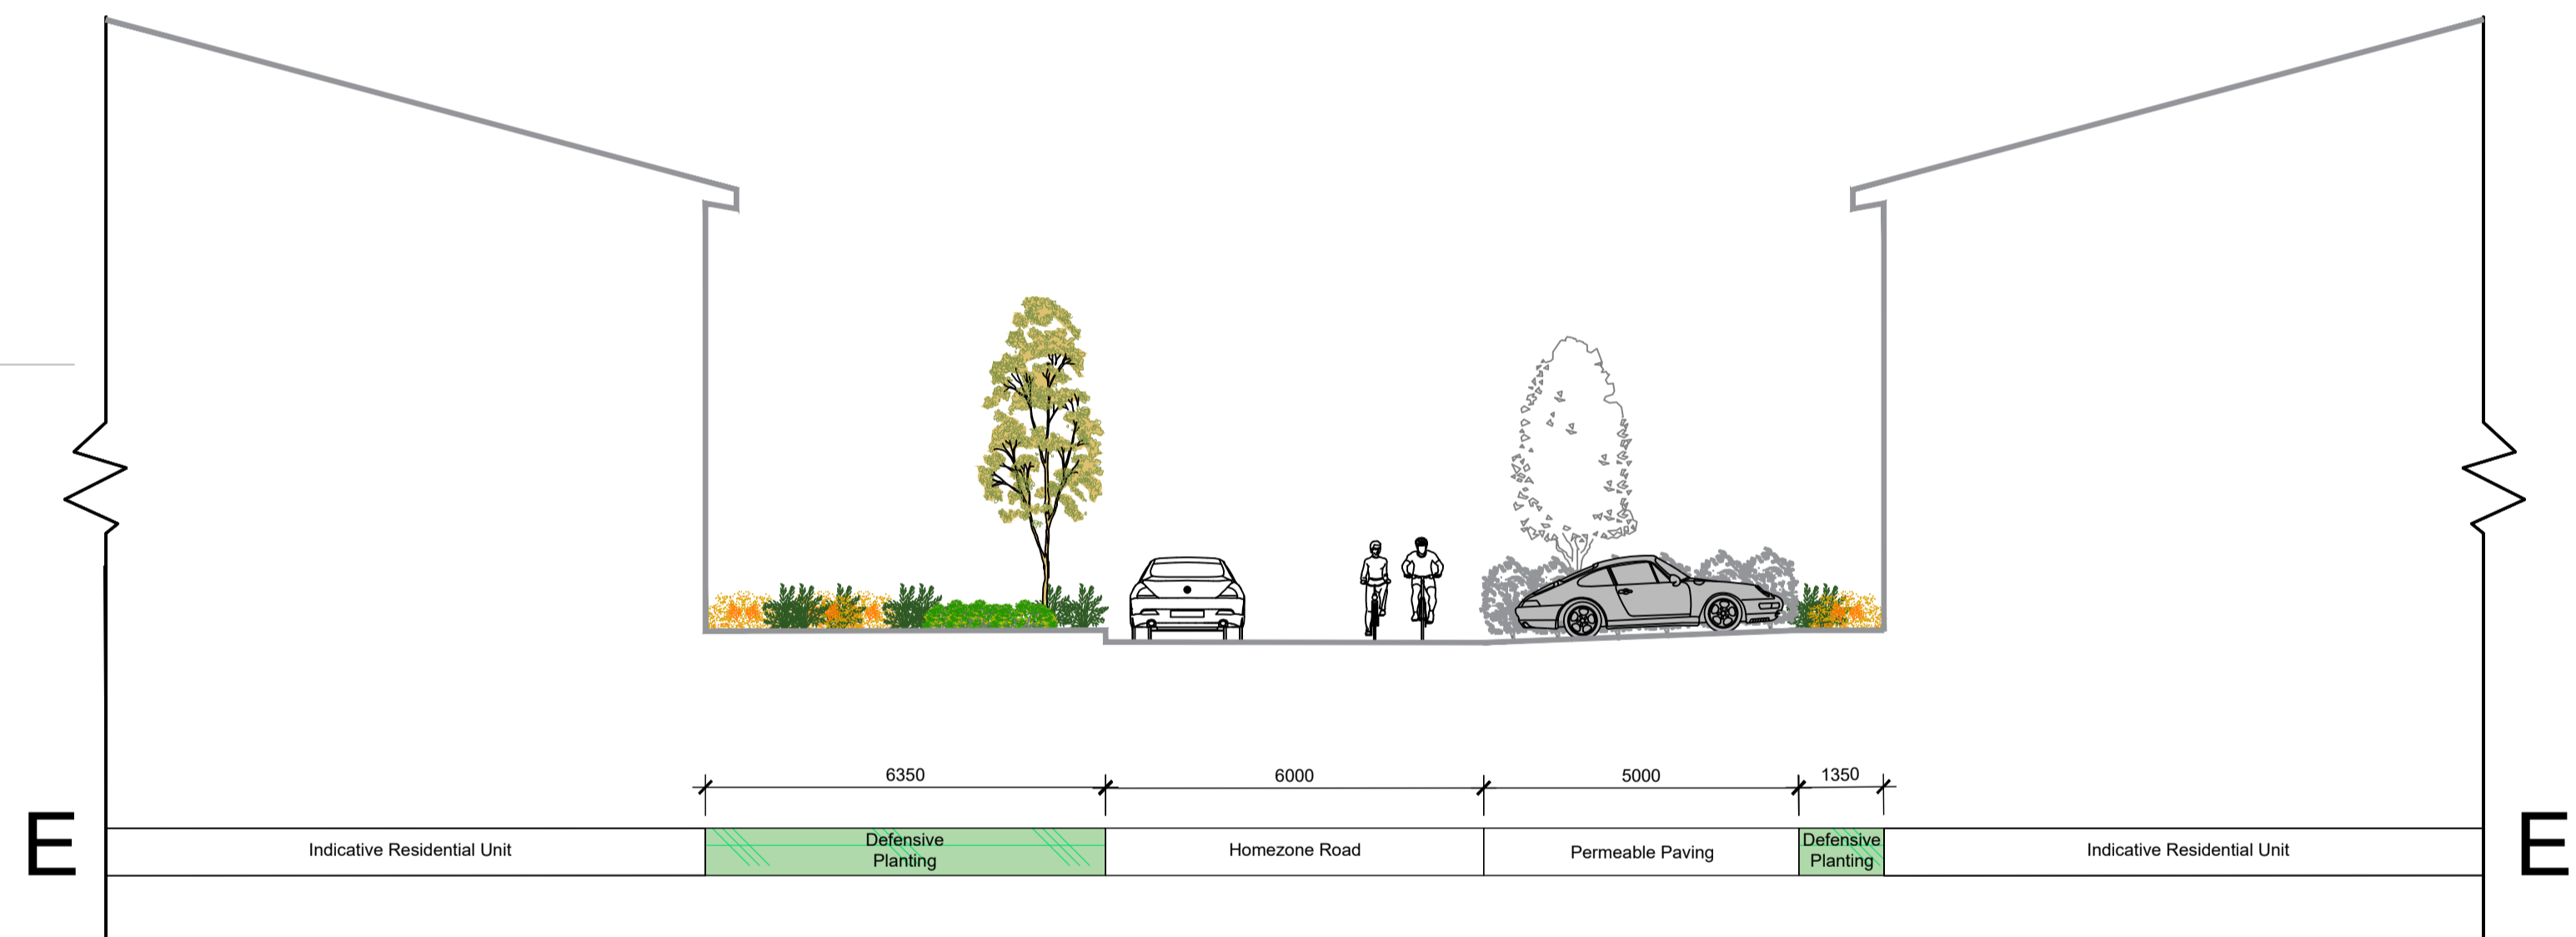

Section D-D' sc.1:100

Section E-E' sc.1:100

Section F-F' sc.1:100

Section Location Plan - sc. 1:2500

REV	DATE	BY	CHECKED	DESCRIPTION
H	30/08/2022	PL	RMD	Site Layout Update / Engineer Overlay
G	19/08/2022	PL	RMD	Site Layout Update / Lighting
F	12/08/2022	PL	RMD	Site Layout Update / Lighting
E	07/12/2021	PL	RMD	Planning
D	27/10/2021	PL	RMD	Pre Planning
C	12/10/2021	PL	RMD	Pre Planning
B	29/07/2021	PL	RMD	Pre Planning
A	27/07/2021	PL	RMD	Landscape Draft - Pre Planning

Project Title: **Moygaddy Castle SHD, Maynooth, Co. Meath**

Client: **Sky Castle** Dwg No. DWG 3.2

Drawing Title: Streetscape Sections Scale *Varies*

Job No. 1607 Date 30/08/2022

RMDA
LANDSCAPE ARCHITECTS + CONSULTANTS