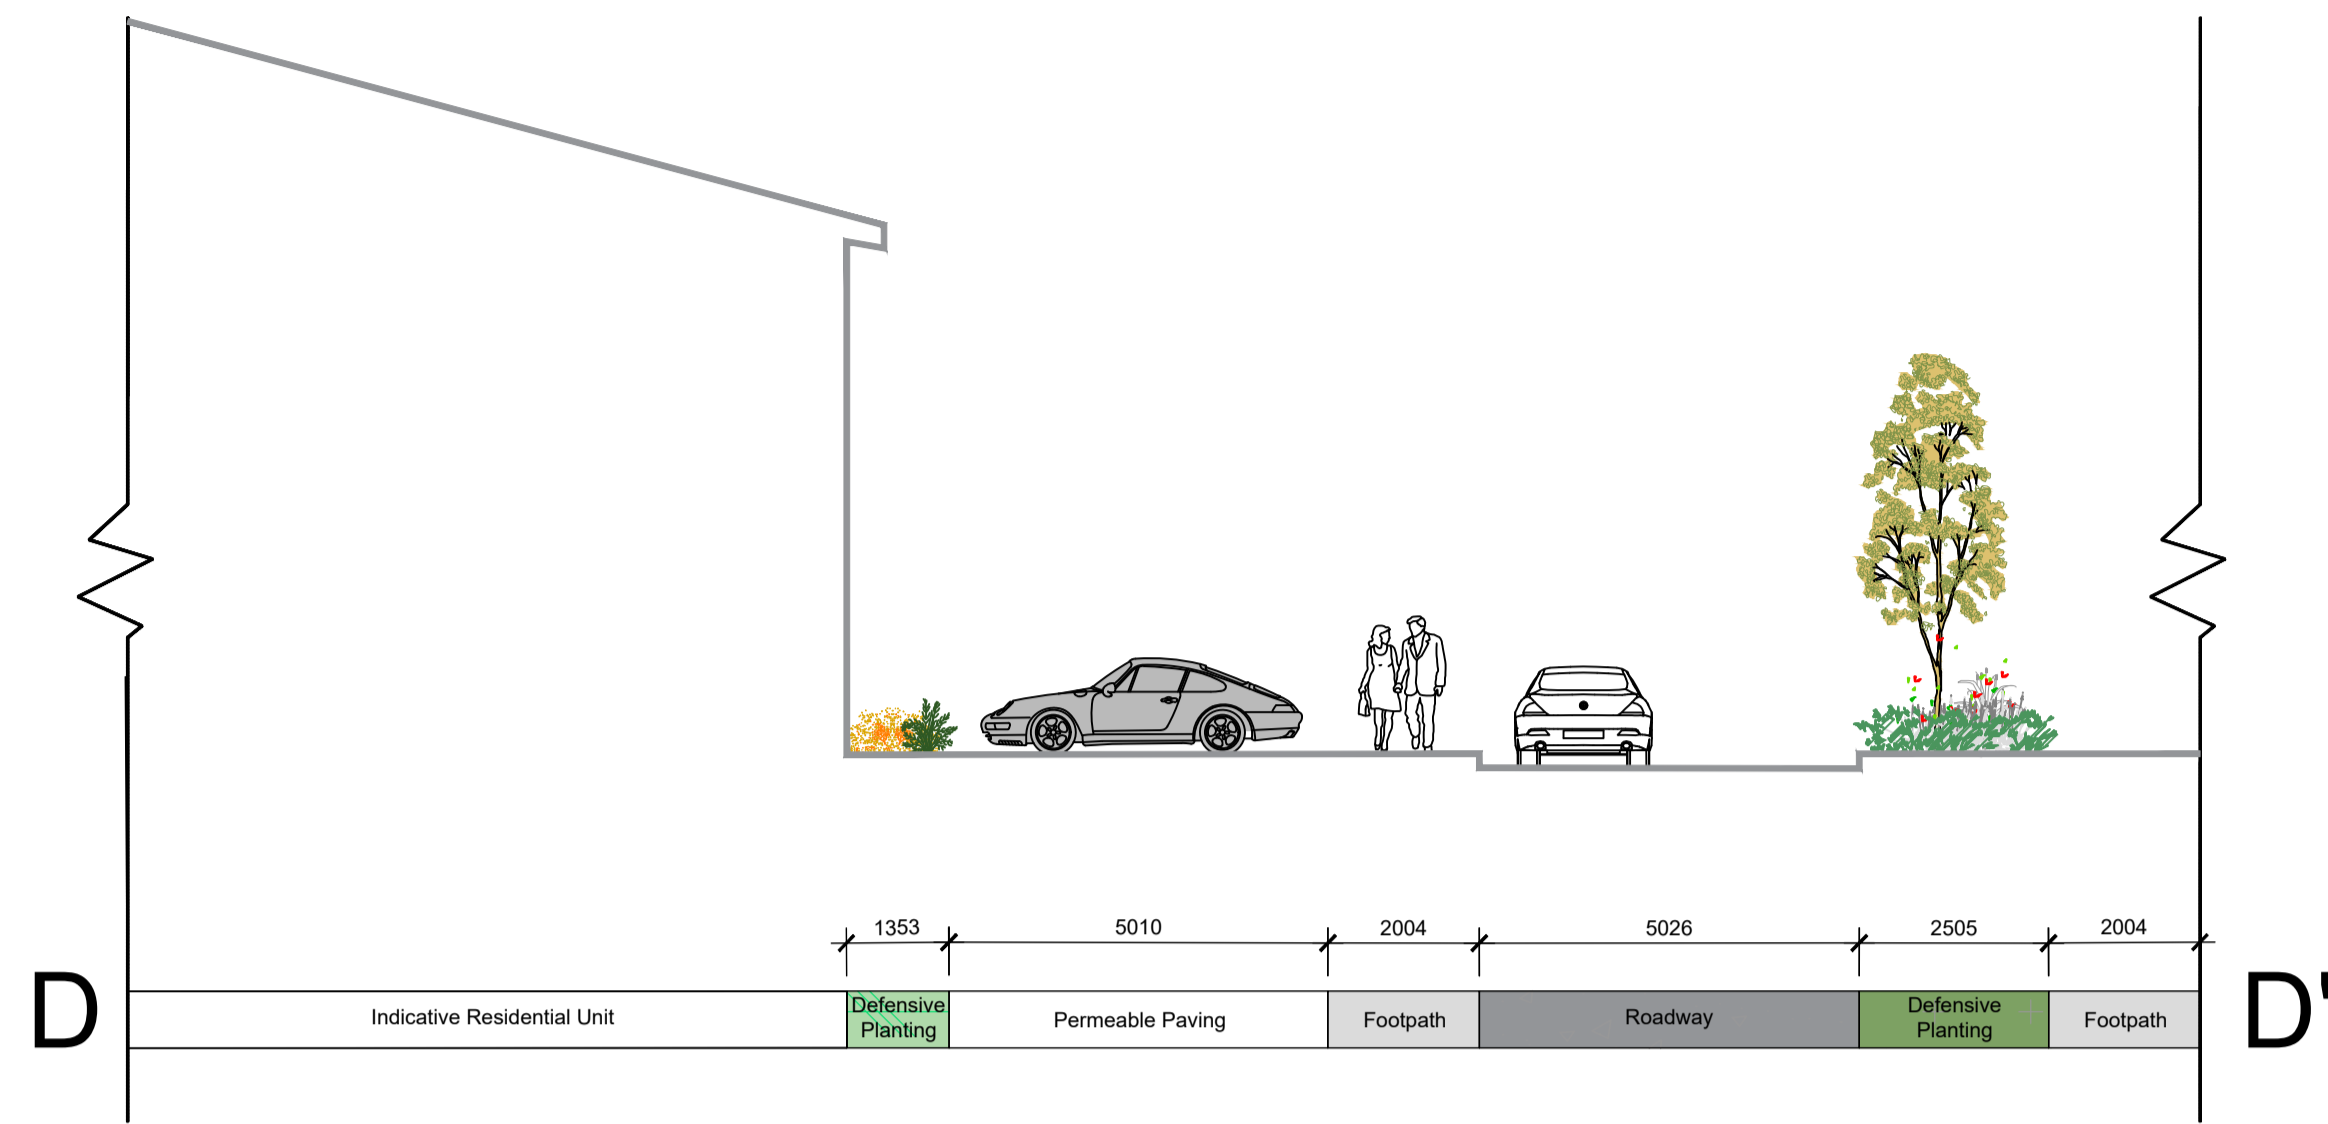

Section D-D' sc.1:100

Section E-E' sc.1:100

Section F-F' sc.1:100

Section Location Plan - sc. 1:2500

REV	DATE	BY	CHECKED	DESCRIPTION
H	30/08/2022	PL	RMD	Site Layout Update / Engineer Overlay
G	19/08/2022	PL	RMD	Site Layout Update / Lighting
F	12/08/2022	PL	RMD	Site Layout Update / Lighting
E	07/12/2021	PL	RMD	Planning
D	27/10/2021	PL	RMD	Pre Planning
C	12/10/2021	PL	RMD	Pre Planning
B	29/07/2021	PL	RMD	Pre Planning
A	27/07/2021	PL	RMD	Landscape Draft - Pre Planning

Project Title: **Moygaddy Castle SHD, Maynooth, Co. Meath**

Client: **Sky Castle** Dwg No. DWG 3.2

Drawing Title: Streetscape Sections Scale *Varies*

Job No. 1607 Date 30/08/2022

RMDA
LANDSCAPE ARCHITECTS + CONSULTANTS